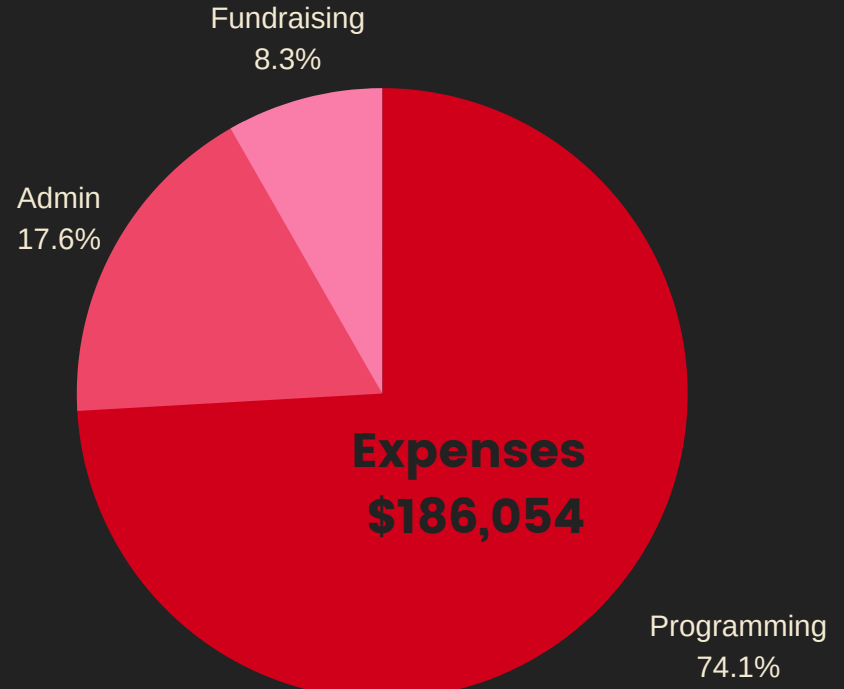

Erin Horvath

Sam (she/her)

FINANCES