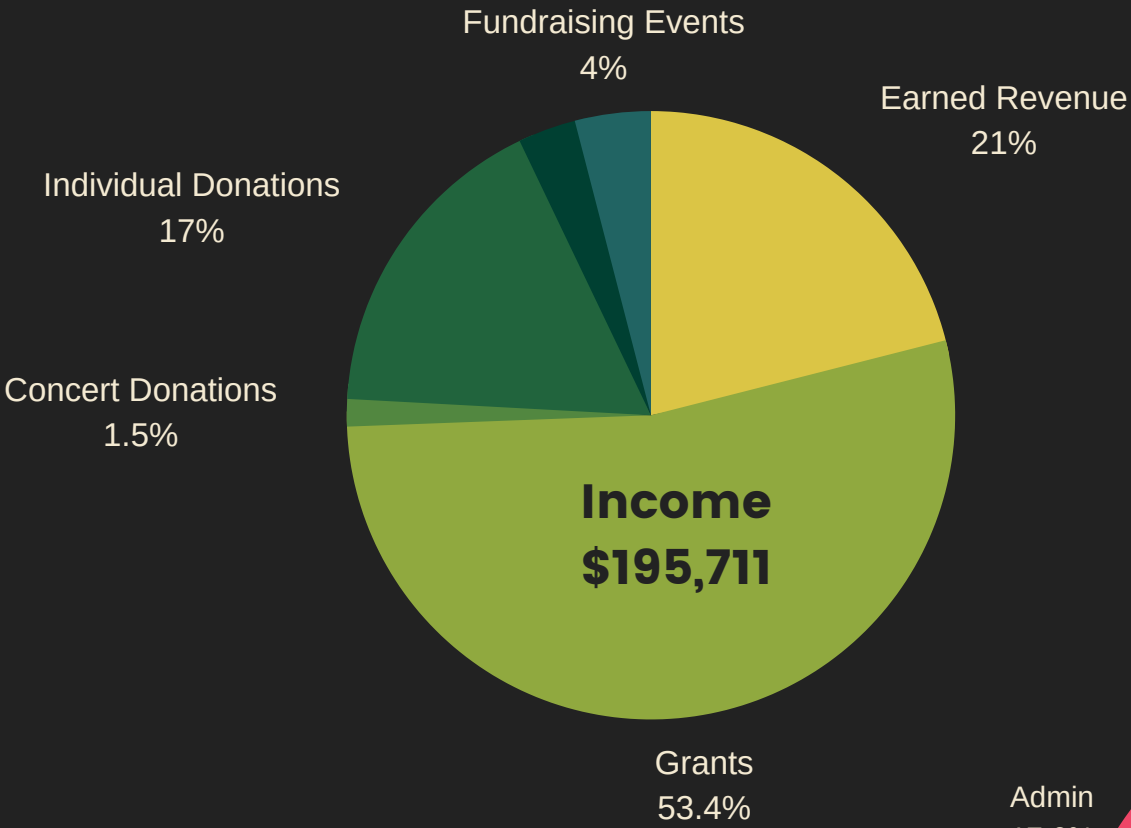

Jenny she/her

Allegra (she/her)

FINANCES