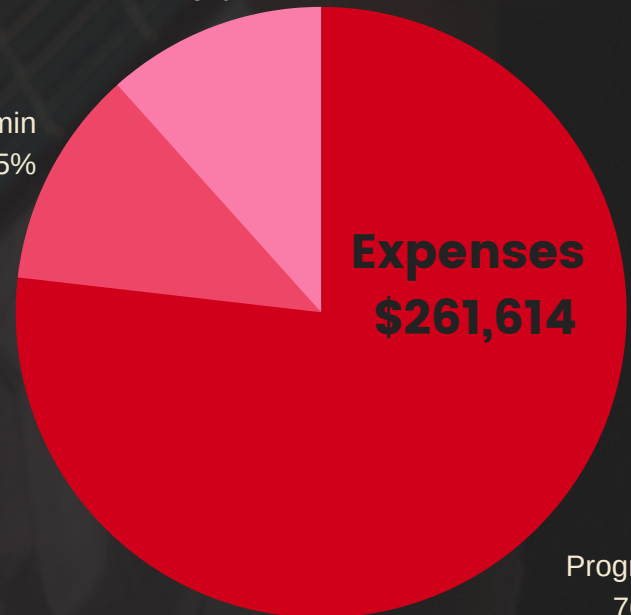

FINANCIALS

Earned Revenue
38.2%

Fundraising
11.6%

Admin
11.5%

Programming
76.8%

THANK YOU

FOR A JOYFUL 2019!

PHOTOS BY: