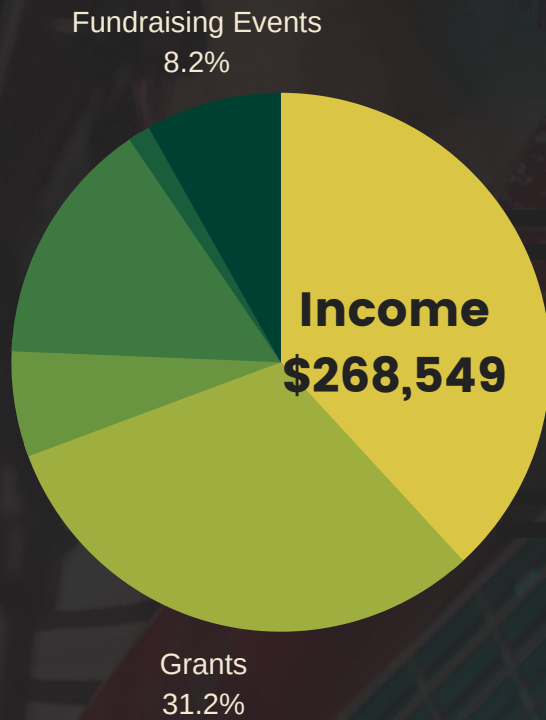

FINANCIALS

Earned Revenue
38.2%

Fundraising
11.6%

Admin
11.5%

Programming
76.8%

THANK YOU

FOR A JOYFUL 2019!

PHOTOS BY: